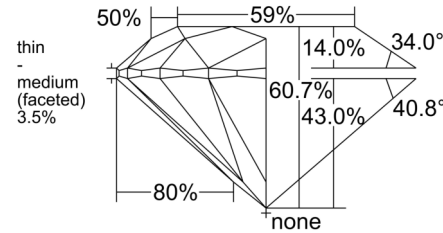

GIA NATURAL DIAMOND GRADING REPORT

June 03, 2026
GIA Report Number 6552411786
Shape and Cutting Style ..... Round Brilliant
Measurements ..... 6.57 - 6.62 x 4.00 mm

GRADING RESULTS

Carat Weight ..... 1.07 carat
Color Grade ..... E
Clarity Grade VS2
Cut Grade ..... Excellent

ADDITIONAL GRADING INFORMATION

Polish ..... Excellent
Symmetry ..... Excellent
Fluorescence ..... Faint

Inscription(s): GIA 6552411786

Comments: Additional clouds are not shown. Pinpoints are not shown.

PROPORTIONS

Profile to actual proportions