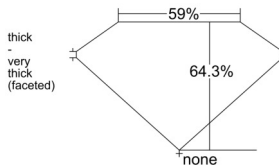

GIA®

FACSIMILE

GIA REPORT 6552411554

Verify this report at GIA.edu

GIA NATURAL DIAMOND DOSSIER®

June 03, 2026
GIA Report Number 6552411554
Shape and Cutting Style ..... Oval Brilliant
Measurements ..... 7.71 x 5.41 x 3.48 mm

GRADING RESULTS

Carat Weight ..... 0.96 carat
Color Grade ..... K
Clarity Grade VS1

ADDITIONAL GRADING INFORMATION

Polish ..... Excellent
Symmetry ..... Very Good
Fluorescence ..... None
Clarity Characteristics ..... Cloud, Feather, Needle
Inscription(s): GIA 6552411554

PROPORTIONS

Profile not to actual proportions

GRADING SCALES

GIA COLOR SCALE		GIA CLARITY SCALE			
COLORLESS	D	VERY VERY SLIGHTLY INCLUDED	FLAWLESS		
	E		INTERNALLY FLAWLESS		
	F		VVS₁		
	G		VVS₂		
	NEAR COLORLESS	H	VERY SLIGHTLY INCLUDED	VS₁	
		I		VS₂	
		FAINT	J	SLIGHTLY INCLUDED	SI₁
			K		SI₂
	L		I₁		
	VERT LIGHT		M	INCLUDED	I₂
N			I₃		
O					
LIGHT	P				
	Q				
	R				
	S				
	T				
	U				
	V				
Z