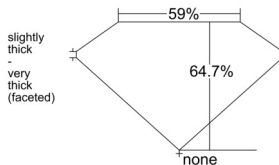

GIA®

FACSIMILE

GIA REPORT 6552411519

Verify this report at GIA.edu

GIA NATURAL DIAMOND DOSSIER®

June 03, 2026
GIA Report Number 6552411519
Shape and Cutting Style ..... Pear Brilliant
Measurements ..... 8.02 x 4.99 x 3.23 mm

GRADING RESULTS

Carat Weight ..... 0.80 carat
Color Grade ..... K
Clarity Grade VS1

ADDITIONAL GRADING INFORMATION

Polish ..... Excellent
Symmetry ..... Very Good
Fluorescence ..... Faint
Clarity Characteristics ..... Crystal, Pinpoint
Inscription(s): GIA 6552411519

PROPORTIONS

Profile not to actual proportions

GRADING SCALES

GIA COLOR SCALE		GIA CLARITY SCALE			
COLORLESS	D	VERY VERY SLIGHTLY INCLUDED	FLAWLESS		
	E		INTERNALLY FLAWLESS		
	F	VERY SLIGHTLY INCLUDED	VVS₁		
	G		VVS₂		
	H		VS₁		
	NEAR COLORLESS	I	SLIGHTLY INCLUDED	VS₂	
		J		SI₁	
		FAINT	K	INCLUDED	SI₂
			L		I₁
			M		I₂
VERT LIGHT			N	INCLUDED	I₃
	O				
	P				
	Q				
LIGHT	R				
	S				
	T				
	U				
	V				
	Z