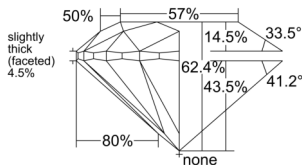

GIA®

FACSIMILE

GIA REPORT 6552411384

Verify this report at GIA.edu

GIA NATURAL DIAMOND DOSSIER®

June 04, 2026
GIA Report Number 6552411384
Shape and Cutting Style ..... Round Brilliant
Measurements ..... 4.69 - 4.71 x 2.93 mm

GRADING RESULTS

Carat Weight ..... 0.40 carat
Color Grade ..... D
Clarity Grade S11
Cut Grade ..... Excellent

ADDITIONAL GRADING INFORMATION

Polish ..... Excellent
Symmetry ..... Excellent
Fluorescence ..... Medium Blue
Clarity Characteristics ..... Crystal
Inscription(s): GIA 6552411384

PROPORTIONS

Profile to actual proportions