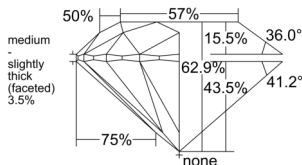

GIA®

FACSIMILE

GIA REPORT 6552410833

Verify this report at GIA.edu

GIA NATURAL DIAMOND DOSSIER®

June 04, 2026
GIA Report Number 6552410833
Shape and Cutting Style ..... Round Brilliant
Measurements ..... 4.67 - 4.71 x 2.95 mm

GRADING RESULTS

Carat Weight ..... 0.40 carat
Color Grade ..... D
Clarity Grade VS1
Cut Grade ..... Excellent

ADDITIONAL GRADING INFORMATION

Polish ..... Excellent
Symmetry ..... Very Good
Fluorescence ..... Faint
Clarity Characteristics.. Crystal, Cloud, Feather, Indented Natural
Inscription(s): GIA 6552410833

PROPORTIONS

GRADING SCALES

GIA COLOR SCALE	GIA CLARITY SCALE	GIA CUT SCALE
COLOURLESS	FLAWLESS	EXCELLENT
D	INTERNALLY FLAWLESS	
E	VVS₁	VERY GOOD
F		
G	VS₁	GOOD
H		
I	SI₁	FAIR
J		
K	I₁	POOR
L		
M	I₂	
N		
O	I₃	
P		
Q		
R		
S		
T		
U		
V		
W		
X		
Y		
Z