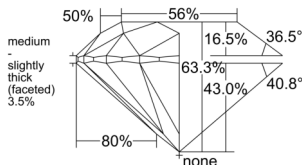

GIA®

FACSIMILE

GIA REPORT 6552410538

Verify this report at GIA.edu

GIA NATURAL DIAMOND DOSSIER®

June 04, 2026
GIA Report Number 6552410538
Shape and Cutting Style ..... Round Brilliant
Measurements ..... 5.01 - 5.06 x 3.19 mm

GRADING RESULTS

Carat Weight ..... 0.50 carat
Color Grade ..... D
Clarity Grade S11
Cut Grade ..... Excellent

ADDITIONAL GRADING INFORMATION

Polish ..... Excellent
Symmetry ..... Very Good
Fluorescence ..... Faint
Clarity Characteristics ..... Crystal, Cloud
Inscription(s): GIA 6552410538

PROPORTIONS

GRADING SCALES

GIA COLOR SCALE	GIA CLARITY SCALE	GIA CUT SCALE
COLOURLESS	FLAWLESS	EXCELLENT
D	INTERNALLY FLAWLESS	
E	VVS₁	VERY GOOD
F		
G	VS₁	GOOD
H		
I	SI₁	FAIR
J		
K	I₁	POOR
L		
M	I₂	
N	I₃	
O		
P		
Q		
R		
S		
T		
U		
V		
W		
X		
Y		
Z