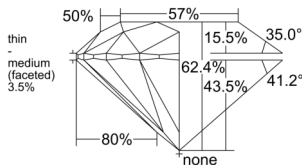

GIA®

FACSIMILE

GIA REPORT 6552410159

Verify this report at GIA.edu

GIA NATURAL DIAMOND DOSSIER®

June 04, 2026
GIA Report Number 6552410159
Shape and Cutting Style ..... Round Brilliant
Measurements ..... 5.89 - 5.92 x 3.68 mm

GRADING RESULTS

Carat Weight ..... 0.78 carat
Color Grade ..... F
Clarity Grade S11
Cut Grade ..... Excellent

ADDITIONAL GRADING INFORMATION

Polish ..... Excellent
Symmetry ..... Excellent
Fluorescence ..... None
Clarity Characteristics..... Crystal, Cloud, Feather
Inscription(s): GIA 6552410159

PROPORTIONS

GRADING SCALES

GIA COLOR SCALE	GIA CLARITY SCALE	GIA CUT SCALE	
D	FLAWLESS	EXCELLENT	
E	INTERNALLY FLAWLESS		
F		VVS₁	VERY GOOD
G	VVS₂		
H	VS₁	GOOD	
I	VS₂		
J	S1₁	FAIR	
K	S1₂		
L	I₁	POOR	
M	I₂		
N	I₃		
O			
P			
Q			
R			
S			
T			
U			
V			
W			
X			
Y			
Z