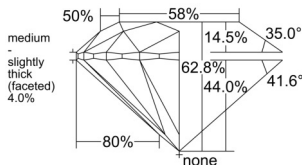

GIA®

FACSIMILE

GIA REPORT 6552409666

Verify this report at GIA.edu

GIA NATURAL DIAMOND DOSSIER®

June 03, 2026
GIA Report Number 6552409666
Shape and Cutting Style ..... Round Brilliant
Measurements ..... 5.63 - 5.68 x 3.55 mm

GRADING RESULTS

Carat Weight ..... 0.70 carat
Color Grade ..... F
Clarity Grade VVS1
Cut Grade ..... Excellent

ADDITIONAL GRADING INFORMATION

Polish ..... Excellent
Symmetry ..... Excellent
Fluorescence ..... None
Clarity Characteristics ..... Pinpoint, Cloud, Feather
Inscription(s): GIA 6552409666

PROPORTIONS

GRADING SCALES

GIA COLOR SCALE

COLOREDNESS	D
	E
	F
	G
	H
	I
	J
NEAR COLORLESS	K
	L
Faint	M
	N
	O
	P
Very Light	Q
	R
	S
	T
	U
	V
	W
	X
	Y
Light	Z

GIA CLARITY SCALE

FLAWLESS	INTERNAL FLAWLESS	
		FLAWLESS
VERY VERY SLIGHTLY INCLUDED	VVS₁	
	VVS₂	
VERY SLIGHTLY INCLUDED	VS₁	
	VS₂	
SLIGHTLY INCLUDED	SI₁	
	SI₂	
INCLUDED	I₁	
	I₂	
	I₃	

GIA CUT SCALE

EXCELLENT
VERY GOOD
GOOD
FAIR
POOR