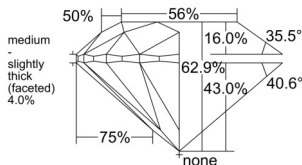

GIA®

FACSIMILE

GIA REPORT 6552409404

Verify this report at GIA.edu

GIA NATURAL DIAMOND DOSSIER®

June 08, 2026
GIA Report Number 6552409404
Shape and Cutting Style ..... Round Brilliant
Measurements ..... 5.61 - 5.65 x 3.54 mm

GRADING RESULTS

Carat Weight ..... 0.70 carat
Color Grade ..... K, Faint Brown
Clarity Grade VS2
Cut Grade ..... Excellent

ADDITIONAL GRADING INFORMATION

Polish ..... Excellent
Symmetry ..... Excellent
Fluorescence ..... Medium Blue
Clarity Characteristics ..... Feather
Inscription(s): GIA 6552409404

PROPORTIONS

Profile to actual proportions

GRADING SCALES

GIA COLOR SCALE	GIA CLARITY SCALE	GIA CUT SCALE	
D	FLAWLESS	EXCELLENT	
E	INTERNALLY FLAWLESS		
F		VVS₁	VERY GOOD
G	VVS₂		
H	VS₁	GOOD	
I	VS₂		
J	SI₁	FAIR	
K	SI₂		
L	I₁	POOR	
M	I₂		
N	I₃		
O			
P			
Q			
R			
S			
T			
U			
V			
W			
X			
Y			
Z