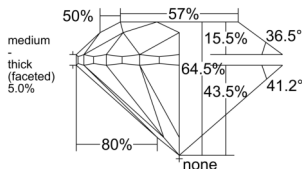

GIA®

FACSIMILE

GIA REPORT 6552408457

Verify this report at GIA.edu

GIA NATURAL DIAMOND DOSSIER®

June 04, 2026
GIA Report Number 6552408457
Shape and Cutting Style ..... Round Brilliant
Measurements ..... 4.60 - 4.63 x 2.98 mm

GRADING RESULTS

Carat Weight ..... 0.40 carat
Color Grade ..... J
Clarity Grade VS1
Cut Grade ..... Very Good

ADDITIONAL GRADING INFORMATION

Polish ..... Excellent
Symmetry ..... Excellent
Fluorescence ..... Faint
Clarity Characteristics..... Indented Natural, Pinpoint
Inscription(s): GIA 6552408457

PROPORTIONS

Profile to actual proportions

GRADING SCALES

GIA COLOR SCALE	GIA CLARITY SCALE	GIA CUT SCALE
COLOURLESS	FLAWLESS	EXCELLENT
D	INTERNALLY FLAWLESS	
E	VVS₁	VERY GOOD
F		
G	VVS₂	
H	VS₁	GOOD
I		
J	VS₂	
K	SI₁	FAIR
L		
M	SI₂	
N	I₁	POOR
O		
P	I₂	
Q	I₃	
R		
S		
T		
U		
V		
W		
X		
Y		
Z