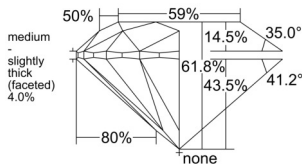

GIA®

FACSIMILE

GIA REPORT 6552407589

Verify this report at GIA.edu

GIA NATURAL DIAMOND DOSSIER®

June 02, 2026
GIA Report Number 6552407589
Shape and Cutting Style ..... Round Brilliant
Measurements ..... 5.05 - 5.10 x 3.14 mm

GRADING RESULTS

Carat Weight ..... 0.50 carat
Color Grade ..... D
Clarity Grade VS1
Cut Grade ..... Excellent

ADDITIONAL GRADING INFORMATION

Polish ..... Very Good
Symmetry ..... Very Good
Fluorescence ..... Medium Blue
Clarity Characteristics..... Crystal, Cavity, Cloud, Pinpoint
Inscription(s): GIA 6552407589

PROPORTIONS

Profile to actual proportions

GRADING SCALES

GIA COLOR SCALE	GIA CLARITY SCALE	GIA CUT SCALE	
D	FLAWLESS	EXCELLENT	
E	INTERNALLY FLAWLESS		
F		VVS₁	VERY GOOD
G	VVS₂		
H	VS₁	GOOD	
I	VS₂		
J	SI₁	FAIR	
K	SI₂		
L	I₁	POOR	
M			
N			
O	I₂		
P			
Q			
R	I₃		
S			
T			
U			
V			
W			
X			
Y			
Z