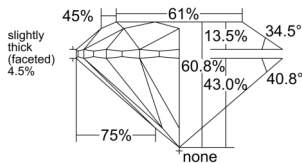

GIA®

FACSIMILE

GIA REPORT 6552389639

Verify this report at GIA.edu

GIA NATURAL DIAMOND DOSSIER®

May 29, 2026
GIA Report Number 6552389639
Shape and Cutting Style ..... Round Brilliant
Measurements ..... 5.16 - 5.19 x 3.14 mm

GRADING RESULTS

Carat Weight ..... 0.52 carat
Color Grade ..... H
Clarity Grade S11
Cut Grade ..... Excellent

ADDITIONAL GRADING INFORMATION

Polish ..... Excellent
Symmetry ..... Excellent
Fluorescence ..... None
Clarity Characteristics..... Crystal, Cloud, Feather
Inscription(s): GIA 6552389639

PROPORTIONS

Profile to actual proportions