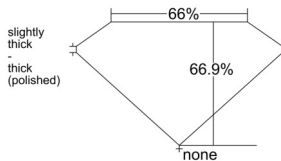

GIA®

FACSIMILE

GIA REPORT 6552376864

Verify this report at GIA.edu

GIA NATURAL DIAMOND DOSSIER®

May 28, 2026
GIA Report Number 6552376864
Shape and Cutting Style ..... **Cut-Cornered Rectangular Modified Brilliant**
Measurements ..... 5.65 x 4.17 x 2.79 mm

GRADING RESULTS

Carat Weight ..... 0.58 carat
Color Grade ..... K
Clarity Grade VS2

ADDITIONAL GRADING INFORMATION

Polish ..... Very Good
Symmetry ..... Very Good
Fluorescence ..... Faint
Clarity Characteristics ..... Cloud, Crystal
Inscription(s): GIA 6552376864

PROPORTIONS

Profile not to actual proportions

GRADING SCALES

GIA COLOR SCALE		GIA CLARITY SCALE			
COLORLESS	D	VERY VERY SLIGHTLY INCLUDED	FLAWLESS		
	E		INTERNALLY FLAWLESS		
	F		VVS₁		
	NEAR COLORLESS	G	VERY SLIGHTLY INCLUDED	VVS₂	
		H		VS₁	
		FAINT	I	SLIGHTLY INCLUDED	VS₂
			J		SI₁
	K		SI₂		
	LIGHT		L	INCLUDED	I₁
			M		I₂
N			I₃		
O					
P					
Q					
R