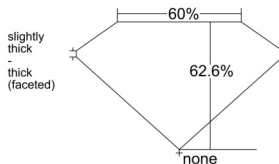

GIA®

FACSIMILE

GIA REPORT 6552376109

Verify this report at GIA.edu

GIA NATURAL DIAMOND DOSSIER®

May 29, 2026
GIA Report Number 6552376109
Shape and Cutting Style ..... Pear Brilliant
Measurements ..... 7.12 x 4.45 x 2.79 mm

GRADING RESULTS

Carat Weight ..... 0.52 carat
Color Grade ..... H
Clarity Grade VS1

ADDITIONAL GRADING INFORMATION

Polish ..... Excellent
Symmetry ..... Very Good
Fluorescence ..... Strong Blue
Clarity Characteristics..... Crystal, Cloud, Pinpoint, Needle
Inscription(s): GIA 6552376109

PROPORTIONS

Profile not to actual proportions

GRADING SCALES

GIA COLOR SCALE		GIA CLARITY SCALE	
COLORLESS	D	VERY VERY SLIGHTLY INCLUDED	FLAWLESS
	E		INTERNALLY FLAWLESS
	F		VVS₁
	G		VVS₂
	H		VS₁
	I		VS₂
	J		SI₁
	K		SI₂
	L		I₁
	M		I₂
NEAR COLORLESS	N	SLIGHTLY INCLUDED	I₃
	O		
	P		
	Q		
FAINT	R		
	S		
	T		
	U		
VERY LIGHT	V		
	W		
	X		
	Y		
LIGHT	Z