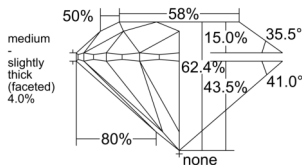

GIA®

FACSIMILE

GIA REPORT 6552374775

Verify this report at GIA.edu

GIA NATURAL DIAMOND DOSSIER®

May 30, 2026
GIA Report Number 6552374775
Shape and Cutting Style ..... Round Brilliant
Measurements ..... 5.63 - 5.67 x 3.53 mm

GRADING RESULTS

Carat Weight ..... 0.70 carat
Color Grade ..... E
Clarity Grade VS2
Cut Grade ..... Excellent

ADDITIONAL GRADING INFORMATION

Polish ..... Excellent
Symmetry ..... Excellent
Fluorescence ..... None
Clarity Characteristics ..... Crystal, Cloud
Inscription(s): GIA 6552374775

PROPORTIONS

GRADING SCALES

GIA COLOR SCALE	GIA CLARITY SCALE	GIA CUT SCALE	
D	FLAWLESS	EXCELLENT	
E	INTERNALLY FLAWLESS		
F		VVS₁	VERY GOOD
G	VVS₂		
H	VS₁	GOOD	
I	VS₂		
J	SI₁	FAIR	
K	SI₂		
L	I₁	POOR	
M	I₂		
N	I₃		
O			
P			
Q			
R			
S			
T			
U			
V			
W			
X			
Y			
Z