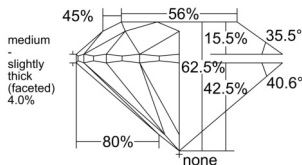

GIA®

FACSIMILE

GIA REPORT 6552373897

Verify this report at GIA.edu

GIA NATURAL DIAMOND DOSSIER®

May 29, 2026
GIA Report Number **6552373897**
Shape and Cutting Style ..... **Round Brilliant**
Measurements ..... **5.89 - 5.93 x 3.70 mm**

GRADING RESULTS

Carat Weight ..... **0.80 carat**
Color Grade ..... **G**
Clarity Grade **VS1**
Cut Grade ..... **Excellent**

ADDITIONAL GRADING INFORMATION

Polish ..... **Excellent**
Symmetry ..... **Excellent**
Fluorescence ..... **None**
Clarity Characteristics..... **Feather, Cloud, Pinpoint**
Inscription(s): **GIA 6552373897**

PROPORTIONS

Profile to actual proportions