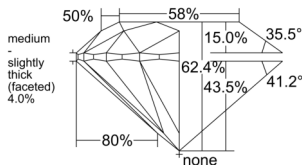

GIA®

FACSIMILE

GIA REPORT 6552373792

Verify this report at GIA.edu

GIA NATURAL DIAMOND DOSSIER®

May 29, 2026
GIA Report Number **6552373792**
Shape and Cutting Style ..... **Round Brilliant**
Measurements ..... **5.35 - 5.38 x 3.35 mm**

GRADING RESULTS

Carat Weight ..... **0.60 carat**
Color Grade ..... **H**
Clarity Grade **VVS1**
Cut Grade ..... **Excellent**

ADDITIONAL GRADING INFORMATION

Polish ..... **Excellent**
Symmetry ..... **Excellent**
Fluorescence ..... **None**
Clarity Characteristics ..... **Feather**
Inscription(s): **GIA 6552373792**

PROPORTIONS

GRADING SCALES

GIA COLOR SCALE

COLORED	D
	E
	F
	G
	H
	I
	J
NEAR COLORLESS	K
	L
	M
	N
	O
	P
	Q
	R
	S
	T
	U
	V
	W
	X
	Y
	Z

GIA CLARITY SCALE

FLAWLESS	INTERNAL FLAWLESS	
		FLAWLESS
VERY VERY SLIGHTLY INCLUDED	VVS₁	
	VVS₂	
VERY SLIGHTLY INCLUDED	VS₁	
	VS₂	
SLIGHTLY INCLUDED	SI₁	
	SI₂	
INCLUDED	I₁	
	I₂	
	I₃	

GIA CUT SCALE

EXCELLENT
VERY GOOD
GOOD
FAIR
POOR