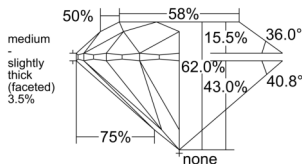

GIA®

FACSIMILE

GIA REPORT 6552373347

Verify this report at GIA.edu

GIA NATURAL DIAMOND DOSSIER®

June 01, 2026
GIA Report Number 6552373347
Shape and Cutting Style ..... Round Brilliant
Measurements ..... 5.66 - 5.70 x 3.52 mm

GRADING RESULTS

Carat Weight ..... 0.70 carat
Color Grade ..... D
Clarity Grade VS1
Cut Grade ..... Excellent

ADDITIONAL GRADING INFORMATION

Polish ..... Excellent
Symmetry ..... Excellent
Fluorescence ..... Strong Blue
Clarity Characteristics ..... Cloud, Feather, Pinpoint
Inscription(s): GIA 6552373347

PROPORTIONS

GRADING SCALES

GIA COLOR SCALE

COLORLESS	D
	E
	F
	G
	H
	I
	J
NEAR COLORLESS	K
	L
FAIN	M
	N
	O
	P
VERY LIGHT	Q
	R
	S
	T
	U
	V
	W
	X
	Y
LIGHT	Z

GIA CLARITY SCALE

FLAWLESS	INTERNAL FLAWLESS	
		FLAWLESS
VERY VERY SLIGHTLY INCLUDED	VVS₁	
	VVS₂	
VERY SLIGHTLY INCLUDED	VS₁	
	VS₂	
SLIGHTLY INCLUDED	SI₁	
	SI₂	
INCLUDED	I₁	
	I₂	
	I₃	

GIA CUT SCALE

EXCELLENT
VERY GOOD
GOOD
FAIR
POOR