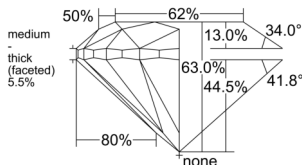

GIA®

FACSIMILE

GIA REPORT 6552357341

Verify this report at GIA.edu

GIA NATURAL DIAMOND DOSSIER®

May 27, 2026
GIA Report Number 6552357341
Shape and Cutting Style ..... Round Brilliant
Measurements ..... 4.97 - 5.05 x 3.16 mm

GRADING RESULTS

Carat Weight ..... 0.50 carat
Color Grade ..... H
Clarity Grade SI1
Cut Grade ..... Very Good

ADDITIONAL GRADING INFORMATION

Polish ..... Excellent
Symmetry ..... Very Good
Fluorescence ..... None
Clarity Characteristics..... Crystal, Cloud, Feather
Inscription(s): GIA 6552357341

PROPORTIONS

Profile to actual proportions