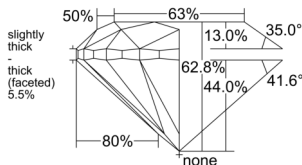

GIA®

FACSIMILE

GIA REPORT 6552357029

Verify this report at GIA.edu

GIA NATURAL DIAMOND DOSSIER®

May 27, 2026
GIA Report Number 6552357029
Shape and Cutting Style ..... Round Brilliant
Measurements ..... 5.55 - 5.61 x 3.51 mm

GRADING RESULTS

Carat Weight ..... 0.70 carat
Color Grade ..... H
Clarity Grade S11
Cut Grade ..... Very Good

ADDITIONAL GRADING INFORMATION

Polish ..... Very Good
Symmetry ..... Very Good
Fluorescence ..... None
Clarity Characteristics..... Cloud, Indented Natural
Inspection(s): GIA 6552357029

PROPORTIONS

Profile to actual proportions