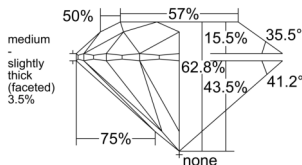

GIA®

FACSIMILE

GIA REPORT 6552355901

Verify this report at GIA.edu

GIA NATURAL DIAMOND DOSSIER®

May 27, 2026
GIA Report Number 6552355901
Shape and Cutting Style ..... Round Brilliant
Measurements ..... 5.37 - 5.40 x 3.38 mm

GRADING RESULTS

Carat Weight ..... 0.60 carat
Color Grade I
Clarity Grade S11
Cut Grade ..... Excellent

ADDITIONAL GRADING INFORMATION

Polish ..... Excellent
Symmetry ..... Excellent
Fluorescence ..... None
Clarity Characteristics ..... Crystal
Inscription(s): GIA 6552355901

PROPORTIONS

GRADING SCALES

GIA COLOR SCALE	GIA CLARITY SCALE	GIA CUT SCALE	
D	FLAWLESS	EXCELLENT	
E	INTERNALLY FLAWLESS		
F		VVS₁	VERY GOOD
G	VVS₂		
H	VS₁	GOOD	
I	VS₂		
J	S1₁	FAIR	
K	S1₂		
L	I₁	POOR	
M	I₂		
N	I₃		
O			
P			
Q			
R			
S			
T			
U			
V			
W			
X			
Y			
Z