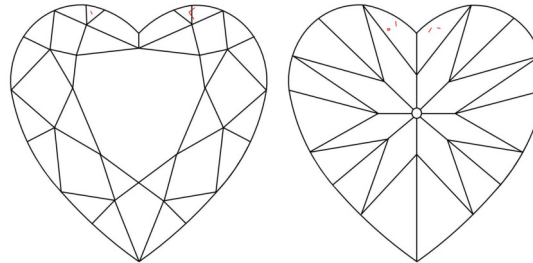

GIA NATURAL DIAMOND GRADING REPORT

May 28, 2026
 GIA Report Number 6552355518
 Shape and Cutting Style Heart Brilliant
 Measurements 6.16 x 7.34 x 4.37 mm

GRADING RESULTS

Carat Weight 1.20 carat
 Color Grade J
 Clarity Grade VS1

ADDITIONAL GRADING INFORMATION

Polish Excellent
 Symmetry Excellent
 Fluorescence Faint
 Inscription(s): GIA 6552355518
Comments: Pinpoints are not shown.

PROPORTIONS

Profile not to actual proportions

CLARITY CHARACTERISTICS

KEY TO SYMBOLS*

-  Feather
-  Crystal
-  Needle

* Red symbols denote internal characteristics (inclusions). Green or black symbols denote external characteristics (blemishes). Diagram is an approximate representation of the diamond, and symbols shown indicate type, position, and approximate size of clarity characteristics. All clarity characteristics may not be shown. Details of finish are not shown.