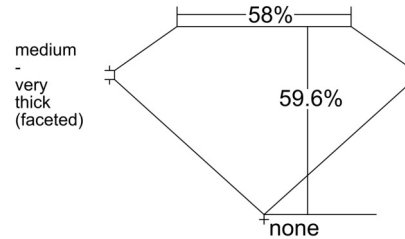

GIA NATURAL DIAMOND GRADING REPORT

May 28, 2026
 GIA Report Number 6552355518
 Shape and Cutting Style Heart Brilliant
 Measurements 6.16 x 7.34 x 4.37 mm

GRADING RESULTS

Carat Weight 1.20 carat
 Color Grade J
 Clarity Grade VS1

ADDITIONAL GRADING INFORMATION

Polish Excellent
 Symmetry Excellent
 Fluorescence Faint
 Inscription(s): GIA 6552355518
Comments: Pinpoints are not shown.

PROPORTIONS

Profile not to actual proportions

CLARITY CHARACTERISTICS

KEY TO SYMBOLS*

-  Feather
-  Crystal
-  Needle

* Red symbols denote internal characteristics (inclusions). Green or black symbols denote external characteristics (blemishes). Diagram is an approximate representation of the diamond, and symbols shown indicate type, position, and approximate size of clarity characteristics. All clarity characteristics may not be shown. Details of finish are not shown.