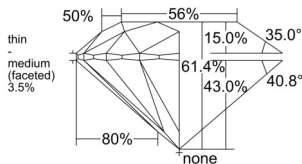

GIA®

FACSIMILE

GIA REPORT 6552347309

Verify this report at GIA.edu

GIA NATURAL DIAMOND DOSSIER®

May 28, 2026
GIA Report Number 6552347309
Shape and Cutting Style ..... Round Brilliant
Measurements ..... 4.78 - 4.81 x 2.95 mm

GRADING RESULTS

Carat Weight ..... 0.41 carat
Color Grade ..... E
Clarity Grade VS1
Cut Grade ..... Excellent

ADDITIONAL GRADING INFORMATION

Polish ..... Excellent
Symmetry ..... Excellent
Fluorescence ..... Faint
Clarity Characteristics..... Crystal, Pinpoint, Needle
Inscription(s): GIA 6552347309

PROPORTIONS

GRADING SCALES

GIA COLOR SCALE	GIA CLARITY SCALE	GIA CUT SCALE	
D	FLAWLESS	EXCELLENT	
E	INTERNALLY FLAWLESS		
F		VVS₁	VERY GOOD
G	VVS₂		
H	VS₁	GOOD	
I	VS₂		
J	SI₁	FAIR	
K	SI₂		
L	I₁	POOR	
M	I₂		
N	I₃		
O			
P			
Q			
R			
S			
T			
U			
V			
W			
X			
Y			
Z