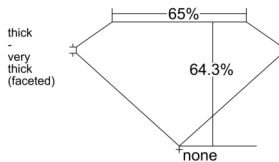

GIA®

FACSIMILE

GIA REPORT 6552345319

Verify this report at GIA.edu

GIA NATURAL DIAMOND DOSSIER®

May 26, 2026
GIA Report Number 6552345319
Shape and Cutting Style ..... Pear Brilliant
Measurements ..... 8.16 x 5.28 x 3.40 mm

GRADING RESULTS

Carat Weight ..... 0.92 carat
Color Grade ..... G
Clarity Grade VS1

ADDITIONAL GRADING INFORMATION

Polish ..... Excellent
Symmetry ..... Very Good
Fluorescence ..... None
Clarity Characteristics..... Cloud, Pinpoint, Needle
Inscription(s): GIA 6552345319

PROPORTIONS

Profile not to actual proportions

GRADING SCALES

GIA COLOR SCALE		GIA CLARITY SCALE	
COLORLESS	D	VERY VERY SLIGHTLY INCLUDED	FLAWLESS
	E		INTERNALLY FLAWLESS
	F		VVS₁
	G		VVS₂
	H		VS₁
	I		VS₂
	J		SI₁
	K		SI₂
	L		I₁
	M		I₂
NEAR COLORLESS	N	SLIGHTLY INCLUDED	I₃
	O		
	P		
	Q		
FAINT	R		
	S		
	T		
	U		
VERT LIGHT	V		
	W		
	X		
	Y		
LIGHT	Z