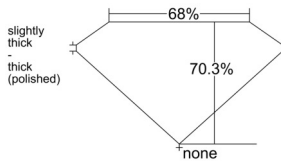

GIA®

FACSIMILE

GIA REPORT 6552343843

Verify this report at GIA.edu

GIA NATURAL DIAMOND DOSSIER®

May 27, 2026
GIA Report Number 6552343843
Shape and Cutting Style ..... Square Modified Brilliant
Measurements ..... 4.26 x 4.23 x 2.97 mm

GRADING RESULTS

Carat Weight ..... 0.46 carat
Color Grade ..... E
Clarity Grade VS1

ADDITIONAL GRADING INFORMATION

Polish ..... Excellent
Symmetry ..... Excellent
Fluorescence ..... None
Clarity Characteristics ..... Crystal, Cloud
Inscription(s): GIA 6552343843

PROPORTIONS

Profile not to actual proportions

GRADING SCALES

GIA COLOR SCALE		GIA CLARITY SCALE	
COLORLESS	D	VERY VERY SLIGHTLY INCLUDED	FLAWLESS
	E		INTERNALLY FLAWLESS
	F		VVS₁
	G		VVS₂
	H		VS₁
	I		VS₂
	J		SI₁
	K		SI₂
	L		I₁
	M		I₂
NEAR COLORLESS	N	SLIGHTLY INCLUDED	I₃
	O		
	P		
	Q		
FAINT	R		
	S		
	T		
	U		
VERT LIGHT	V		
	W		
	X		
	Y		
LIGHT	Z