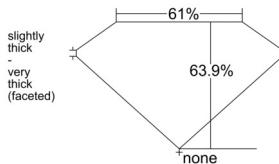

GIA®

FACSIMILE

GIA REPORT 6552343167

Verify this report at GIA.edu

GIA NATURAL DIAMOND DOSSIER®

May 26, 2026
GIA Report Number 6552343167
Shape and Cutting Style ..... Pear Brilliant
Measurements ..... 6.93 x 4.33 x 2.76 mm

GRADING RESULTS

Carat Weight ..... 0.50 carat
Color Grade ..... H
Clarity Grade VS1

ADDITIONAL GRADING INFORMATION

Polish ..... Very Good
Symmetry ..... Very Good
Fluorescence ..... Medium Blue
Clarity Characteristics ..... Crystal, Cloud
Inscription(s): GIA 6552343167

PROPORTIONS

Profile not to actual proportions

GRADING SCALES

GIA COLOR SCALE		GIA CLARITY SCALE			
COLORLESS	D	VERY VERY SLIGHTLY INCLUDED	FLAWLESS		
	E		INTERNALLY FLAWLESS		
	F		VVS₁		
	NEAR COLORLESS	G	VERY SLIGHTLY INCLUDED	VVS₂	
		H		VS₁	
		FANT	I	SLIGHTLY INCLUDED	VS₂
			J		SI₁
	LIGHT	K	INCLUDED	SI₂	
		L		I₁	
		M		I₂	
VERT LIGHT		N	NOT LISTED	I₃	
		O			
		P			
LIGHT		Q			
		R			
	S				
	T				
	U				
	V				
	W				
	X				
	Y				
	Z