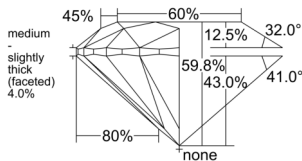

GIA®

FACSIMILE

GIA REPORT 6552341164

Verify this report at GIA.edu

GIA NATURAL DIAMOND DOSSIER®

May 25, 2026
GIA Report Number 6552341164
Shape and Cutting Style ..... Round Brilliant
Measurements ..... 4.33 - 4.35 x 2.60 mm

GRADING RESULTS

Carat Weight ..... 0.30 carat
Color Grade ..... D
Clarity Grade VVS1
Cut Grade ..... Excellent

ADDITIONAL GRADING INFORMATION

Polish ..... Excellent
Symmetry ..... Excellent
Fluorescence ..... Strong Blue
Clarity Characteristics ..... Cloud, Pinpoint
Inscription(s): GIA 6552341164

PROPORTIONS

Profile to actual proportions

GRADING SCALES

GIA COLOR SCALE	GIA CLARITY SCALE	GIA CUT SCALE
COLOURLESS	FLAWLESS	EXCELLENT
D	INTERNALLY FLAWLESS	
E	VVS₁	VERY GOOD
F		
G	VS₁	GOOD
H		
I	SI₁	FAIR
J		
K	I₁	POOR
L		
M	I₂	
N		
O	I₃	
P		
Q		
R		
S		
T		
U		
V		
W		
X		
Y		
Z