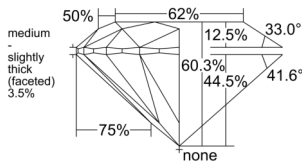

GIA®

FACSIMILE

GIA REPORT 6552335921

Verify this report at GIA.edu

GIA NATURAL DIAMOND DOSSIER®

May 25, 2026
GIA Report Number 6552335921
Shape and Cutting Style ..... Round Brilliant
Measurements ..... 5.77 - 5.80 x 3.49 mm

GRADING RESULTS

Carat Weight ..... 0.71 carat
Color Grade I
Clarity Grade VVS2
Cut Grade ..... Excellent

ADDITIONAL GRADING INFORMATION

Polish ..... Excellent
Symmetry ..... Excellent
Fluorescence ..... None
Clarity Characteristics ..... Pinpoint
Inscription(s): GIA 6552335921

PROPORTIONS

Profile to actual proportions

GRADING SCALES

GIA COLOR SCALE	GIA CLARITY SCALE	GIA CUT SCALE	
D	FLAWLESS	EXCELLENT	
E	INTERNALLY FLAWLESS		
F		VVS₁	VERY GOOD
G	VVS₂		
H	VS₁	GOOD	
I	VS₂		
J	SI₁	FAIR	
K	SI₂		
L	I₁	POOR	
M	I₂		
N	I₃		
O			
P			
Q			
R			
S			
T			
U			
V			
W			
X			
Y			
Z