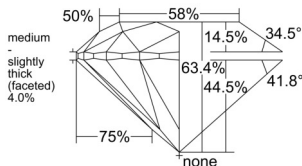

GIA®

FACSIMILE

GIA REPORT 6552332721

Verify this report at GIA.edu

GIA NATURAL DIAMOND DOSSIER®

May 25, 2026
GIA Report Number 6552332721
Shape and Cutting Style ..... Round Brilliant
Measurements ..... 5.02 - 5.06 x 3.20 mm

GRADING RESULTS

Carat Weight ..... 0.50 carat
Color Grade ..... D
Clarity Grade VVS1
Cut Grade ..... Excellent

ADDITIONAL GRADING INFORMATION

Polish ..... Excellent
Symmetry ..... Excellent
Fluorescence ..... Faint
Clarity Characteristics ..... Pinpoint
Inscription(s): GIA 6552332721

PROPORTIONS

GRADING SCALES

GIA COLOR SCALE

COLORLESS	D
	E
	F
	G
	H
	I
NEAR COLORLESS	J
	K
	L
FAIN	M
	N
	O
	P
VERY LIGHT	Q
	R
	S
	T
	U
	V
	W
	X
	Y
LIGHT	Z

GIA CLARITY SCALE

FLAWLESS	INTERNAL FLAWLESS	EXCELLENT	
VERY VERY SLIGHTLY INCLUDED	VVS₁	VERY GOOD	
	VVS₂		
VERY SLIGHTLY INCLUDED	VS₁	GOOD	
	VS₂		
SLIGHTLY INCLUDED	SI₁	FAIR	
	SI₂		
INCLUDED	I₁	POOR	
	I₂		
	I₃