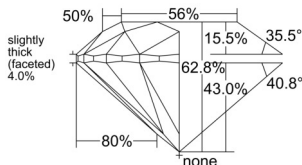

GIA®

FACSIMILE

GIA REPORT 6552332705

Verify this report at GIA.edu

GIA NATURAL DIAMOND DOSSIER®

May 25, 2026
GIA Report Number 6552332705
Shape and Cutting Style ..... Round Brilliant
Measurements ..... 4.67 - 4.69 x 2.94 mm

GRADING RESULTS

Carat Weight ..... 0.40 carat
Color Grade I
Clarity Grade S11
Cut Grade ..... Excellent

ADDITIONAL GRADING INFORMATION

Polish ..... Excellent
Symmetry ..... Excellent
Fluorescence ..... None
Clarity Characteristics ..... Crystal, Feather
Inscription(s): GIA 6552332705

PROPORTIONS

Profile to actual proportions