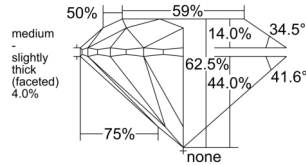

GIA®

FACSIMILE

GIA NATURAL DIAMOND DOSSIER®

May 25, 2026
GIA Report Number 6552332434
Shape and Cutting Style ..... Round Brilliant
Measurements ..... 5.78 - 5.81 x 3.62 mm

GRADING RESULTS

Carat Weight ..... 0.75 carat
Color Grade ..... D
Clarity Grade VS2
Cut Grade ..... Excellent

ADDITIONAL GRADING INFORMATION

Polish ..... Excellent
Symmetry ..... Excellent
Fluorescence ..... Strong Blue
Clarity Characteristics ..... Crystal
Inscription(s): GIA 6552332434

GIA REPORT 6552332434

Verify this report at GIA.edu

PROPORTIONS

Profile to actual proportions

GRADING SCALES

GIA COLOR SCALE	GIA CLARITY SCALE	GIA CUT SCALE	
D	FLAWLESS	EXCELLENT	
E	INTERNALLY FLAWLESS		
F		VVS₁	VERY GOOD
G	VVS₂		
H	VS₁	GOOD	
I	VS₂		
J	SI₁	FAIR	
K	SI₂		
L	I₁	POOR	
M	I₂		
N	I₃		
O			
P			
Q			
R			
S			
T			
U			
V			
W			
X			
Y			
Z