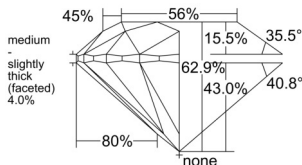

GIA®

FACSIMILE

GIA REPORT 6552329954

Verify this report at GIA.edu

GIA NATURAL DIAMOND DOSSIER®

May 25, 2026
GIA Report Number 6552329954
Shape and Cutting Style ..... Round Brilliant
Measurements ..... 5.37 - 5.41 x 3.39 mm

GRADING RESULTS

Carat Weight ..... 0.61 carat
Color Grade ..... D
Clarity Grade VVS1
Cut Grade ..... Excellent

ADDITIONAL GRADING INFORMATION

Polish ..... Excellent
Symmetry ..... Excellent
Fluorescence ..... Very Strong Blue
Clarity Characteristics ..... Pinpoint
Inscription(s): GIA 6552329954

PROPORTIONS

Profile to actual proportions