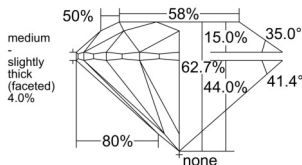

GIA®

FACSIMILE

GIA NATURAL DIAMOND DOSSIER®

May 26, 2026
GIA Report Number 6552323169
Shape and Cutting Style ..... Round Brilliant
Measurements ..... 4.70 - 4.74 x 2.96 mm

GRADING RESULTS

Carat Weight ..... 0.41 carat
Color Grade ..... H
Clarity Grade VS2
Cut Grade ..... Excellent

ADDITIONAL GRADING INFORMATION

Polish ..... Excellent
Symmetry ..... Excellent
Fluorescence ..... Very Strong Blue
Clarity Characteristics ..... Cloud, Crystal
Inscription(s): GIA 6552323169

GIA REPORT 6552323169

Verify this report at GIA.edu

PROPORTIONS

GRADING SCALES

GIA COLOR SCALE

COLORESS	D
	E
	F
	G
	H
	I
	J
NEAR COLORESS	K
	L
FANIT	M
	N
	O
	P
VERY LIGHT	Q
	R
	S
	T
	U
	V
	W
	X
	Y
LIGHT	Z

GIA CLARITY SCALE

FLAWLESS	VERY VERY SLIGHTLY INCLUDED	VVS₁	VVS₂	VS₁	VS₂	SI₁	SI₂	I₁	I₂	I₃	
											VERY SLIGHTLY INCLUDED
INTERNALLY FLAWLESS											

GIA CUT SCALE

EXCELLENT
VERY GOOD
GOOD
FAIR
POOR