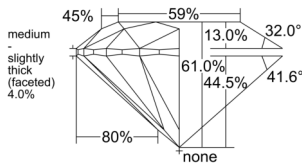

GIA®

FACSIMILE

GIA REPORT 6552322346

Verify this report at GIA.edu

GIA NATURAL DIAMOND DOSSIER®

May 22, 2026
GIA Report Number 6552322346
Shape and Cutting Style ..... Round Brilliant
Measurements ..... 4.46 - 4.49 x 2.73 mm

GRADING RESULTS

Carat Weight ..... 0.33 carat
Color Grade ..... D
Clarity Grade VVS1
Cut Grade ..... Excellent

ADDITIONAL GRADING INFORMATION

Polish ..... Excellent
Symmetry ..... Excellent
Fluorescence ..... Strong Blue
Clarity Characteristics ..... Pinpoint
Inscription(s): GIA 6552322346

PROPORTIONS

Profile to actual proportions

GRADING SCALES

GIA COLOR SCALE	GIA CLARITY SCALE	GIA CUT SCALE	
D	FLAWLESS	EXCELLENT	
E	INTERNALLY FLAWLESS		
F		VVS₁	VERY GOOD
G	VVS₂		
H	VS₁	GOOD	
I	VS₂		
J	SI₁	FAIR	
K	SI₂		
L	I₁	POOR	
M	I₂		
N	I₃		
O			
P			
Q			
R			
S			
T			
U			
V			
W			
X			
Y			
Z