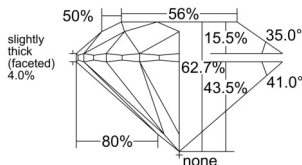

GIA®

FACSIMILE

GIA REPORT 6552318986

Verify this report at GIA.edu

GIA NATURAL DIAMOND DOSSIER®

May 22, 2026
GIA Report Number 6552318986
Shape and Cutting Style ..... Round Brilliant
Measurements ..... 5.64 - 5.67 x 3.55 mm

GRADING RESULTS

Carat Weight ..... 0.70 carat
Color Grade ..... F
Clarity Grade VVS1
Cut Grade ..... Excellent

ADDITIONAL GRADING INFORMATION

Polish ..... Excellent
Symmetry ..... Excellent
Fluorescence ..... None
Clarity Characteristics ..... Cloud, Pinpoint, Feather
Inscription(s): GIA 6552318986

PROPORTIONS

Profile to actual proportions

GRADING SCALES

GIA COLOR SCALE	GIA CLARITY SCALE	GIA CUT SCALE	
D	FLAWLESS	EXCELLENT	
E	INTERNALLY FLAWLESS		
F		VVS₁	VERY GOOD
G	VVS₂		
H	VS₁	GOOD	
I	VS₂		
J	SI₁	FAIR	
K	SI₂		
L	I₁	POOR	
M	I₂		
N	I₃		
O			
P			
Q			
R			
S			
T			
U			
V			
W			
X			
Y			
Z