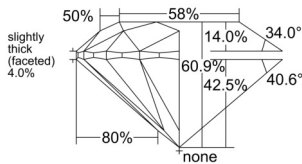

GIA®

FACSIMILE

GIA REPORT 6552318979

Verify this report at GIA.edu

GIA NATURAL DIAMOND DOSSIER®

May 22, 2026
GIA Report Number 6552318979
Shape and Cutting Style ..... Round Brilliant
Measurements ..... 5.80 - 5.82 x 3.54 mm

GRADING RESULTS

Carat Weight ..... 0.74 carat
Color Grade ..... D
Clarity Grade VVS1
Cut Grade ..... Excellent

ADDITIONAL GRADING INFORMATION

Polish ..... Excellent
Symmetry ..... Excellent
Fluorescence ..... Medium Blue
Clarity Characteristics ..... Pinpoint
Inscription(s): GIA 6552318979

PROPORTIONS

Profile to actual proportions

GRADING SCALES

GIA COLOR SCALE

COLORLESS	D
	E
	F
	G
	H
	I
	J
NEAR COLORLESS	K
	L
Faint	M
	N
	O
	P
	Q
	R
	S
	T
	U
	V
	W
	X
	Y
LIGHT	Z

GIA CLARITY SCALE

FLAWLESS	INTERNAL FLAWLESS	
VERY VERY SLIGHTLY INCLUDED	VVS₁	
	VVS₂	
VERY SLIGHTLY INCLUDED	VS₁	
	VS₂	
SLIGHTLY INCLUDED	SI₁	
	SI₂	
INCLUDED	I₁	
	I₂	
	I₃	

GIA CUT SCALE

EXCELLENT
VERY GOOD
GOOD
FAIR
POOR