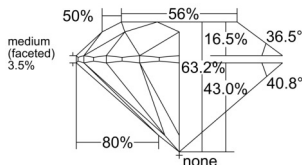

GIA®

FACSIMILE

GIA REPORT 6552317221

Verify this report at GIA.edu

GIA NATURAL DIAMOND DOSSIER®

May 25, 2026
GIA Report Number 6552317221
Shape and Cutting Style ..... Round Brilliant
Measurements ..... 5.07 - 5.09 x 3.21 mm

GRADING RESULTS

Carat Weight ..... 0.51 carat
Color Grade ..... K
Clarity Grade VVS1
Cut Grade ..... Excellent

ADDITIONAL GRADING INFORMATION

Polish ..... Excellent
Symmetry ..... Excellent
Fluorescence ..... None
Clarity Characteristics ..... Pinpoint, Cloud, Feather
Inscription(s): GIA 6552317221

PROPORTIONS

Profile to actual proportions