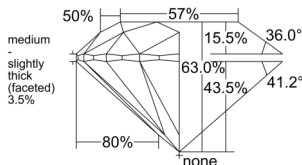

GIA®

FACSIMILE

GIA REPORT 6552313563

Verify this report at GIA.edu

GIA NATURAL DIAMOND DOSSIER®

May 25, 2026
GIA Report Number 6552313563
Shape and Cutting Style ..... Round Brilliant
Measurements ..... 4.83 - 4.87 x 3.06 mm

GRADING RESULTS

Carat Weight ..... 0.44 carat
Color Grade ..... H
Clarity Grade VVS1
Cut Grade ..... Excellent

ADDITIONAL GRADING INFORMATION

Polish ..... Excellent
Symmetry ..... Excellent
Fluorescence ..... Faint
Clarity Characteristics..... Pinpoint, Feather, Cavity
Inscription(s): GIA 6552313563

PROPORTIONS

GRADING SCALES

GIA COLOR SCALE

COLORLESS	D
	E
	F
	G
	H
	I
NEAR COLORLESS	J
	K
	L
FAIN	M
	N
	O
	P
VERY LIGHT	Q
	R
	S
	T
	U
	V
	W
	X
	Y
LIGHT	Z

GIA CLARITY SCALE

FLAWLESS	INTERNAL FLAWLESS	
		FLAWLESS
VERY VERY SLIGHTLY INCLUDED	VVS₁	
	VVS₂	
VERY SLIGHTLY INCLUDED	VS₁	
	VS₂	
SLIGHTLY INCLUDED	SI₁	
	SI₂	
INCLUDED	I₁	
	I₂	
	I₃	

GIA CUT SCALE

EXCELLENT
VERY GOOD
GOOD
FAIR
POOR