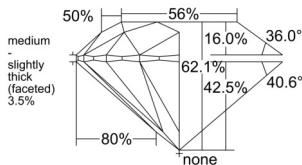

GIA®

FACSIMILE

GIA REPORT 6552313457

Verify this report at GIA.edu

GIA NATURAL DIAMOND DOSSIER®

May 21, 2026
GIA Report Number 6552313457
Shape and Cutting Style ..... Round Brilliant
Measurements ..... 4.37 - 4.39 x 2.72 mm

GRADING RESULTS

Carat Weight ..... 0.32 carat
Color Grade ..... F
Clarity Grade VVS1
Cut Grade ..... Excellent

ADDITIONAL GRADING INFORMATION

Polish ..... Excellent
Symmetry ..... Excellent
Fluorescence ..... None
Clarity Characteristics ..... Pinpoint, Feather
Inscription(s): GIA 6552313457

PROPORTIONS

GRADING SCALES

GIA COLOR SCALE

COLORESS	D
	E
	F
	G
	H
	I
	J
NEAR COLORESS	K
	L
FAIN	M
	N
	O
	P
	Q
	R
	S
	T
	U
	V
	W
	X
	Y
LIGHT	Z

GIA CLARITY SCALE

VERY VERY SLIGHTLY INCLUDED	FLAWLESS
	INTERNALLY FLAWLESS
VERY SLIGHTLY INCLUDED	VVS₁
	VVS₂
SLIGHTLY INCLUDED	VS₁
	VS₂
INCLUDED	SI₁
	SI₂
	I₁
	I₂
	I₃

GIA CUT SCALE

EXCELLENT
VERY GOOD
GOOD
FAIR
POOR