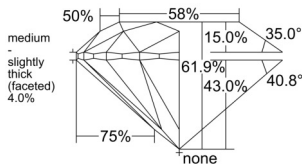

GIA®

FACSIMILE

GIA REPORT 6552306443

Verify this report at GIA.edu

GIA NATURAL DIAMOND DOSSIER®

May 21, 2026
GIA Report Number 6552306443
Shape and Cutting Style ..... Round Brilliant
Measurements ..... 5.05 - 5.09 x 3.14 mm

GRADING RESULTS

Carat Weight ..... 0.50 carat
Color Grade ..... D
Clarity Grade VS1
Cut Grade ..... Excellent

ADDITIONAL GRADING INFORMATION

Polish ..... Very Good
Symmetry ..... Very Good
Fluorescence ..... Medium Blue
Clarity Characteristics..... Cloud, Crystal, Feather
Inscription(s): GIA 6552306443

PROPORTIONS

Profile to actual proportions

GRADING SCALES

GIA COLOR SCALE	GIA CLARITY SCALE	GIA CUT SCALE	
D	FLAWLESS	EXCELLENT	
E	INTERNALLY FLAWLESS		
F		VVS₁	VERY GOOD
G	VVS₂		
H	VS₁	GOOD	
I	VS₂		
J	SI₁	FAIR	
K	SI₂		
L	I₁	POOR	
M	I₂		
N	I₃		
O			
P			
Q			
R			
S			
T			
U			
V			
W			
X			
Y			
Z