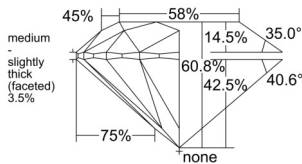

GIA®

FACSIMILE

GIA REPORT 6552305360

Verify this report at GIA.edu

GIA NATURAL DIAMOND DOSSIER®

May 21, 2026
GIA Report Number 6552305360
Shape and Cutting Style ..... Round Brilliant
Measurements ..... 5.69 - 5.71 x 3.47 mm

GRADING RESULTS

Carat Weight ..... 0.70 carat
Color Grade ..... G
Clarity Grade VS1
Cut Grade ..... Excellent

ADDITIONAL GRADING INFORMATION

Polish ..... Excellent
Symmetry ..... Excellent
Fluorescence ..... Strong Blue
Clarity Characteristics ..... Crystal, Indented Natural
Inscription(s): GIA 6552305360

PROPORTIONS

Profile to actual proportions

GRADING SCALES

GIA COLOR SCALE

COLORED	D
	E
	F
	G
	H
	I
	J
NEAR COLORLESS	K
	L
Faint	M
	N
	O
	P
	Q
	R
	S
	T
	U
	V
	W
	X
	Y
Light	Z

GIA CLARITY SCALE

FLAWLESS	VERY VERY SLIGHTLY INCLUDED	VS₁	VS₂	VS₁	VS₂	SL₁	SL₂	I₁	I₂	I₃	
											FLAWLESS
INTERNALLY FLAWLESS	VERY SLIGHTLY INCLUDED										

GIA CUT SCALE

EXCELLENT
VERY GOOD
GOOD
FAIR
POOR