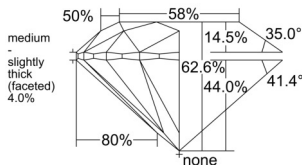

GIA®

FACSIMILE

GIA REPORT 6552297905

Verify this report at GIA.edu

GIA NATURAL DIAMOND DOSSIER®

May 20, 2026
GIA Report Number 6552297905
Shape and Cutting Style ..... Round Brilliant
Measurements ..... 5.66 - 5.70 x 3.56 mm

GRADING RESULTS

Carat Weight ..... 0.71 carat
Color Grade ..... F
Clarity Grade VVS2
Cut Grade ..... Excellent

ADDITIONAL GRADING INFORMATION

Polish ..... Excellent
Symmetry ..... Excellent
Fluorescence ..... Medium Blue
Clarity Characteristics ..... Pinpoint
Inscription(s): GIA 6552297905

PROPORTIONS

GRADING SCALES

GIA COLOR SCALE	GIA CLARITY SCALE	GIA CUT SCALE	
D	FLAWLESS	EXCELLENT	
E	INTERNALLY FLAWLESS		
F		VVS₁	VERY GOOD
G	VVS₂		
H	VS₁	GOOD	
I	VS₂		
J	SI₁	FAIR	
K	SI₂		
L	I₁	POOR	
M	I₂		
N	I₃		
O			
P			
Q			
R			
S			
T			
U			
V			
W			
X			
Y			
Z