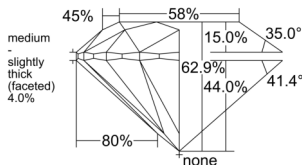

GIA®

FACSIMILE

GIA REPORT 6552287556

Verify this report at GIA.edu

GIA NATURAL DIAMOND DOSSIER®

May 19, 2026
GIA Report Number 6552287556
Shape and Cutting Style ..... Round Brilliant
Measurements ..... 5.71 - 5.75 x 3.60 mm

GRADING RESULTS

Carat Weight ..... 0.73 carat
Color Grade ..... D
Clarity Grade VVS1
Cut Grade ..... Excellent

ADDITIONAL GRADING INFORMATION

Polish ..... Excellent
Symmetry ..... Excellent
Fluorescence ..... Strong Blue
Clarity Characteristics ..... Pinpoint, Feather
Inscription(s): GIA 6552287556

PROPORTIONS

Profile to actual proportions

GRADING SCALES

GIA COLOR SCALE

COLORESS	D
	E
	F
	G
	H
	I
	J
NEAR COLORESS	K
	L
Faint	M
	N
	O
	P
	Q
	R
	S
	T
	U
	V
	W
	X
	Y
Light	Z

GIA CLARITY SCALE

FLAWLESS	INTERNAL FLAWLESS	
		FLAWLESS
VERY VERY SLIGHTLY INCLUDED	VVS₁	
	VVS₂	
VERY SLIGHTLY INCLUDED	VS₁	
	VS₂	
SLIGHTLY INCLUDED	SI₁	
	SI₂	
INCLUDED	I₁	
	I₂	
	I₃	

GIA CUT SCALE

EXCELLENT
VERY GOOD
GOOD
FAIR
POOR