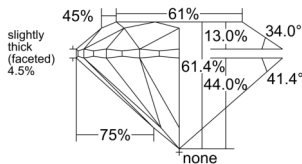

GIA®

FACSIMILE

GIA REPORT 6552281781

Verify this report at GIA.edu

GIA NATURAL DIAMOND DOSSIER®

May 19, 2026
GIA Report Number 6552281781
Shape and Cutting Style ..... Round Brilliant
Measurements ..... 5.08 - 5.10 x 3.12 mm

GRADING RESULTS

Carat Weight ..... 0.50 carat
Color Grade ..... H
Clarity Grade VS1
Cut Grade ..... Excellent

ADDITIONAL GRADING INFORMATION

Polish ..... Excellent
Symmetry ..... Excellent
Fluorescence ..... None
Clarity Characteristics..... Crystal, Cloud, Needle, Pinpoint
Inscription(s): GIA 6552281781

PROPORTIONS

Profile to actual proportions