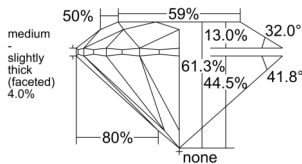

GIA®

FACSIMILE

GIA REPORT 6552278623

Verify this report at GIA.edu

GIA NATURAL DIAMOND DOSSIER®

May 19, 2026
GIA Report Number 6552278623
Shape and Cutting Style ..... Round Brilliant
Measurements ..... 4.74 - 4.76 x 2.92 mm

GRADING RESULTS

Carat Weight ..... 0.40 carat
Color Grade ..... D
Clarity Grade VVS1
Cut Grade ..... Excellent

ADDITIONAL GRADING INFORMATION

Polish ..... Excellent
Symmetry ..... Excellent
Fluorescence ..... Strong Blue
Clarity Characteristics ..... Pinpoint
Inscription(s): GIA 6552278623

PROPORTIONS

Profile to actual proportions

GRADING SCALES

GIA COLOR SCALE

COLORLESS	D
	E
	F
	G
	H
	I
	J
NEAR COLORLESS	K
	L
Faint	M
	N
	O
	P
	Q
	R
	S
	T
	U
	V
	W
	X
	Y
Light	Z

GIA CLARITY SCALE

FLAWLESS	INTERNAL FLAWLESS	
		EXCELLENT
VERY VERY SLIGHTLY INCLUDED	VVS₁	
	VVS₂	
VERY SLIGHTLY INCLUDED	VS₁	
	VS₂	
SLIGHTLY INCLUDED	SI₁	
	SI₂	
INCLUDED	I₁	
	I₂	
	I₃	
POOR		

GIA CUT SCALE

EXCELLENT
VERY GOOD
GOOD
FAIR
POOR