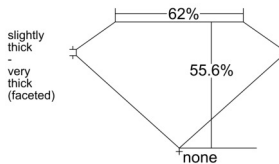

GIA®

FACSIMILE

GIA REPORT 6552276338

Verify this report at GIA.edu

GIA NATURAL DIAMOND DOSSIER®

May 16, 2026
GIA Report Number 6552276338
Shape and Cutting Style ..... Heart Brilliant
Measurements ..... 5.34 x 6.04 x 3.36 mm

GRADING RESULTS

Carat Weight ..... 0.62 carat
Color Grade ..... D
Clarity Grade VS2

ADDITIONAL GRADING INFORMATION

Polish ..... Excellent
Symmetry ..... Excellent
Fluorescence ..... None
Clarity Characteristics ..... Cloud, Crystal
Inscription(s): GIA 6552276338

PROPORTIONS

Profile not to actual proportions

GRADING SCALES

GIA COLOR SCALE		GIA CLARITY SCALE			
COLORLESS	D	VERY VERY SLIGHTLY INCLUDED	FLAWLESS		
	E		INTERNALLY FLAWLESS		
	F		VS₁		
	NEAR COLORLESS	G	VERY SLIGHTLY INCLUDED	VS₂	
		H		VS₁	
		FAINT	I	SLIGHTLY INCLUDED	VS₂
			J		SI₁
	K		SI₂		
	VERT LIGHT		L	INCLUDED	I₁
			M		I₂
N			I₃		
O					
P					
Q					
R					
LIGHT	S				
	T				
	U				
	V				
	W				
	X				
	Y				
	Z