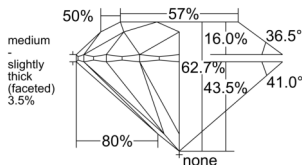

GIA®

FACSIMILE

GIA REPORT 6552274176

Verify this report at GIA.edu

GIA NATURAL DIAMOND DOSSIER®

May 18, 2026
GIA Report Number 6552274176
Shape and Cutting Style ..... Round Brilliant
Measurements ..... 5.21 - 5.25 x 3.28 mm

GRADING RESULTS

Carat Weight ..... 0.55 carat
Color Grade ..... J
Clarity Grade VS1
Cut Grade ..... Excellent

ADDITIONAL GRADING INFORMATION

Polish ..... Excellent
Symmetry ..... Excellent
Fluorescence ..... None
Clarity Characteristics ..... Feather, Cloud, Needle
Inscription(s): GIA 6552274176

PROPORTIONS

GRADING SCALES

GIA COLOR SCALE

COLOREDNESS	D
	E
	F
	G
	H
	I
	J
NEAR COLORLESS	K
	L
FAIN	M
	N
	O
	P
VERY LIGHT	Q
	R
	S
	T
	U
	V
	W
	X
	Y
LIGHT	Z

GIA CLARITY SCALE

FLAWLESS	INTERNAL FLAWLESS	
		FLAWLESS
VERY VERY SLIGHTLY INCLUDED	VVS₁	
	VVS₂	
VERY SLIGHTLY INCLUDED	VS₁	
	VS₂	
SLIGHTLY INCLUDED	SI₁	
	SI₂	
INCLUDED	I₁	
	I₂	
	I₃	

GIA CUT SCALE

EXCELLENT
VERY GOOD
GOOD
FAIR
POOR