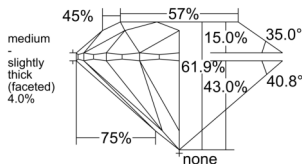

GIA®

FACSIMILE

GIA REPORT 6552272435

Verify this report at GIA.edu

GIA NATURAL DIAMOND DOSSIER®

May 15, 2026
GIA Report Number 6552272435
Shape and Cutting Style ..... Round Brilliant
Measurements ..... 5.08 - 5.10 x 3.15 mm

GRADING RESULTS

Carat Weight ..... 0.50 carat
Color Grade ..... H
Clarity Grade SI2
Cut Grade ..... Excellent

ADDITIONAL GRADING INFORMATION

Polish ..... Excellent
Symmetry ..... Excellent
Fluorescence ..... None
Clarity Characteristics ..... Cloud
Inscription(s): GIA 6552272435

PROPORTIONS

GRADING SCALES

GIA COLOR SCALE	GIA CLARITY SCALE	GIA CUT SCALE	
D	FLAWLESS	EXCELLENT	
E	INTERNALLY FLAWLESS		
F		VVS₁	VERY GOOD
G	VVS₂		
H	VS₁	GOOD	
I	VS₂		
J	SI₁	FAIR	
K	SI₂		
L	I₁	POOR	
M	I₂		
N	I₃		
O			
P			
Q			
R			
S			
T			
U			
V			
W			
X			
Y			
Z