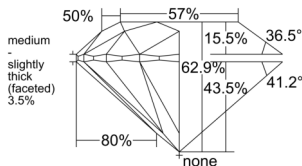

GIA®

FACSIMILE

GIA REPORT 6552270619

Verify this report at GIA.edu

GIA NATURAL DIAMOND DOSSIER®

May 16, 2026
GIA Report Number 6552270619
Shape and Cutting Style ..... Round Brilliant
Measurements ..... 5.96 - 6.00 x 3.76 mm

GRADING RESULTS

Carat Weight ..... 0.83 carat
Color Grade ..... D
Clarity Grade S11
Cut Grade ..... Excellent

ADDITIONAL GRADING INFORMATION

Polish ..... Excellent
Symmetry ..... Excellent
Fluorescence ..... None
Clarity Characteristics ..... Cloud, Crystal
Inscription(s): GIA 6552270619

PROPORTIONS

GRADING SCALES

GIA COLOR SCALE

COLORESS	D
	E
	F
	G
	H
	I
	J
NEAR COLORESS	K
	L
FANT	M
	N
	O
	P
VERY LIGHT	Q
	R
	S
	T
	U
	V
	W
	X
	Y
LIGHT	Z

GIA CLARITY SCALE

FLAWLESS	INTERNAL FLAWLESS	
		FLAWLESS
VERY VERY SLIGHTLY INCLUDED	VVS₁	
	VVS₂	
VERY SLIGHTLY INCLUDED	VS₁	
	VS₂	
SLIGHTLY INCLUDED	SI₁	
	SI₂	
INCLUDED	I₁	
	I₂	
	I₃	

GIA CUT SCALE

EXCELLENT
VERY GOOD
GOOD
FAIR
POOR