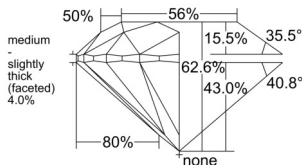

GIA®

FACSIMILE

GIA REPORT 6552263187

Verify this report at GIA.edu

GIA NATURAL DIAMOND DOSSIER®

May 18, 2026
GIA Report Number 6552263187
Shape and Cutting Style ..... Round Brilliant
Measurements ..... 5.37 - 5.40 x 3.37 mm

GRADING RESULTS

Carat Weight ..... 0.60 carat
Color Grade L
Clarity Grade VS1
Cut Grade ..... Excellent

ADDITIONAL GRADING INFORMATION

Polish ..... Excellent
Symmetry ..... Excellent
Fluorescence ..... None
Clarity Characteristics..... Feather, Cloud, Needle
Inscription(s): GIA 6552263187

PROPORTIONS

Profile to actual proportions